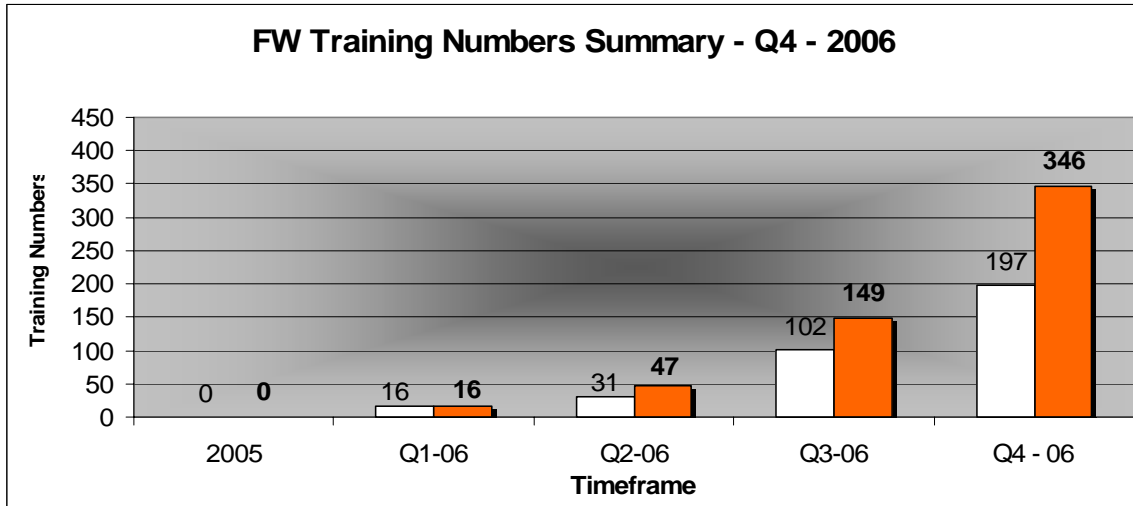

The Oil Sands Safety Association (OSSA)

2006 Training Numbers

Legend for each reporting chart:

White column - total trained workers for the quarter

Shaded column - cumulative total of trained workers to the standard

Confined Space Monitor (CSM)

Legend for each reporting chart:

White column - total trained workers for the quarter

Shaded column - cumulative total of trained workers to the standard

Fire Watch (FW)

OSSA Regional Orientation