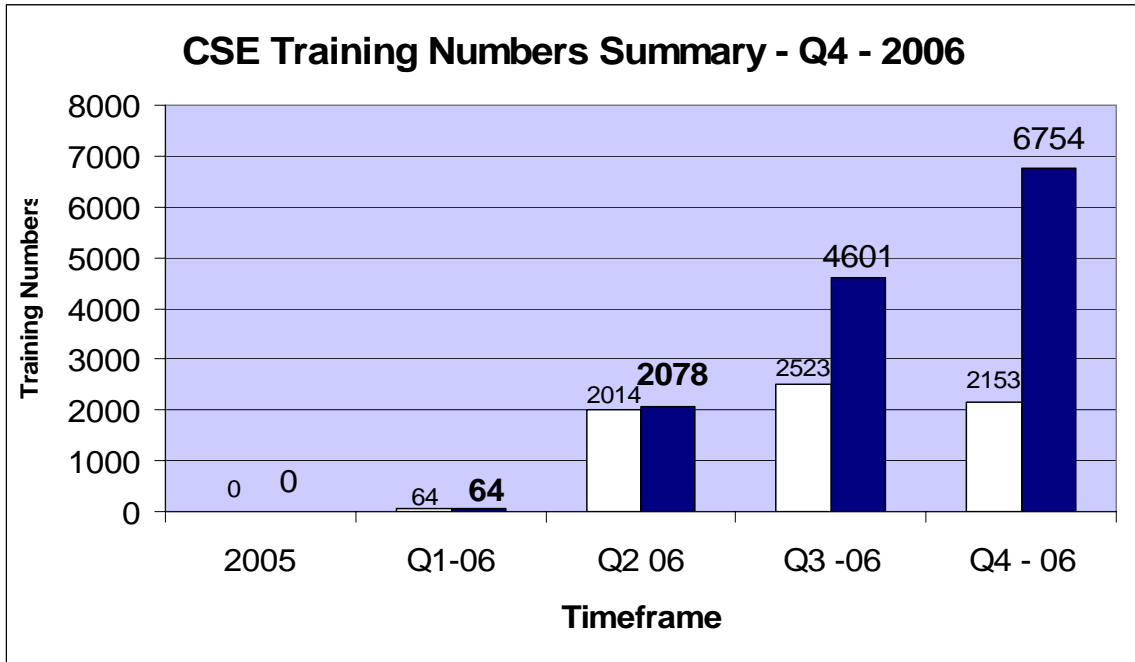

The Oil Sands Safety Association (OSSA)

2006 Training Numbers

Legend for each reporting chart:

White column - total trained workers for the quarter

Shaded column - cumulative total of trained workers to the standard

Fall Protection (FP)

Aerial Work Platform (AWP)

Legend for each reporting chart:

White column - total trained workers for the quarter

Shaded column - cumulative total of trained workers to the standard

Confined Space Entry (CSE)