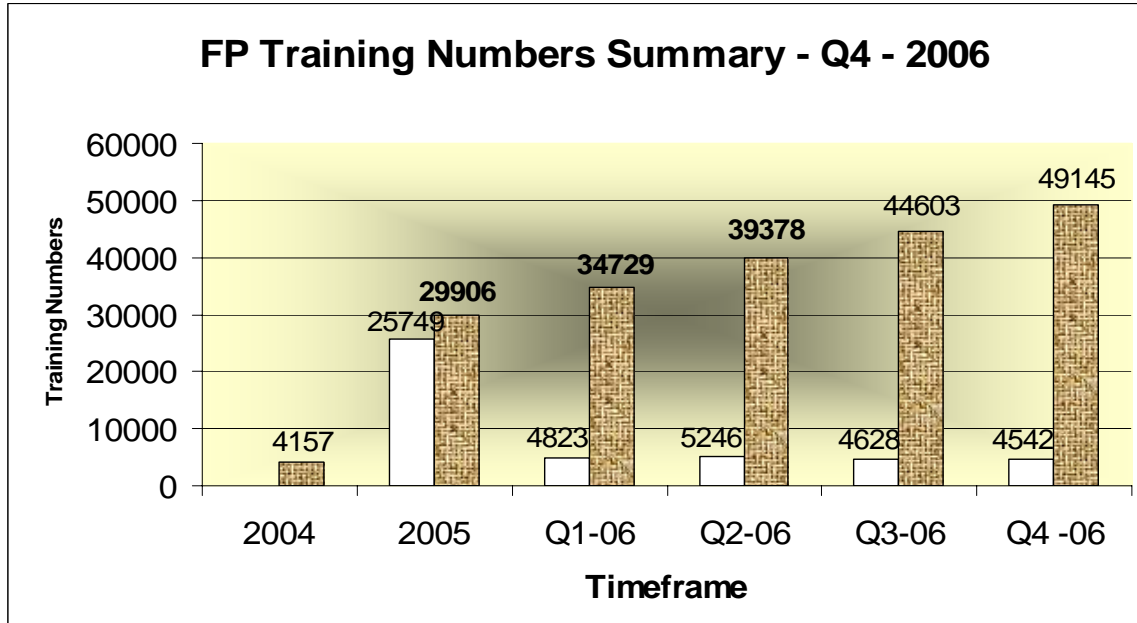

The Oil Sands Safety Association (OSSA)

2006 Training Numbers

Legend for each reporting chart:

White column - total trained workers for the quarter

Shaded column - cumulative total of trained workers to the standard

Fall Protection (FP)

Aerial Work Platform (AWP)

Legend for each reporting chart:

White column - total trained workers for the quarter

Shaded column - cumulative total of trained workers to the standard

Confined Space Entry (CSE)