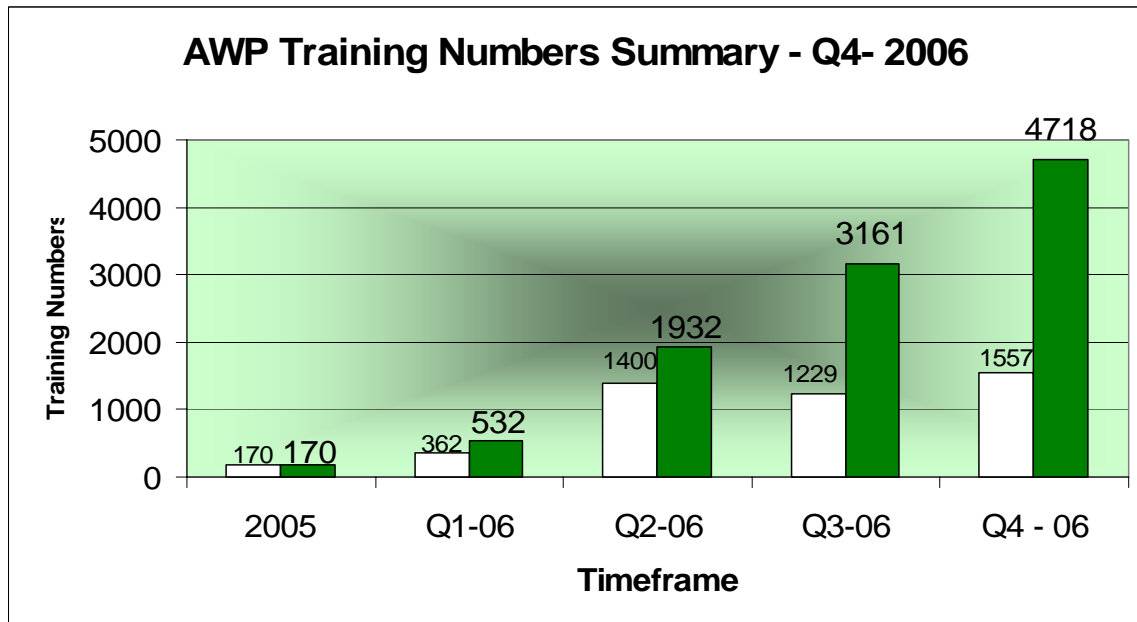

The Oil Sands Safety Association (OSSA)

2006 Training Numbers

Legend for each reporting chart:

White column - total trained workers for the quarter

Shaded column - cumulative total of trained workers to the standard

Fall Protection (FP)

Aerial Work Platform (AWP)

Legend for each reporting chart:

White column - total trained workers for the quarter

Shaded column - cumulative total of trained workers to the standard

Confined Space Entry (CSE)