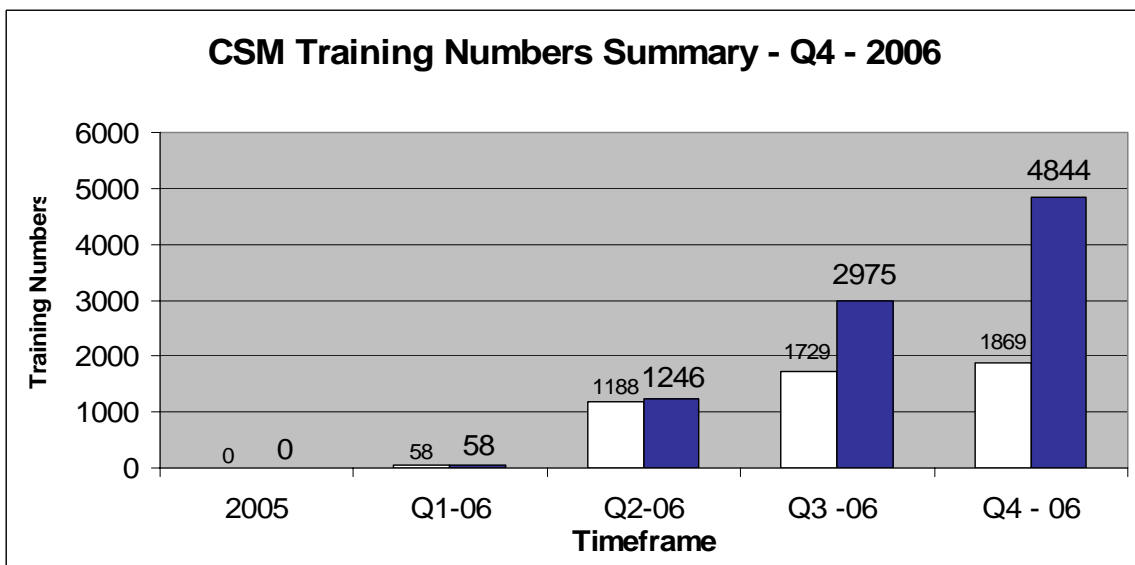

Confined Space Monitor (CSM)