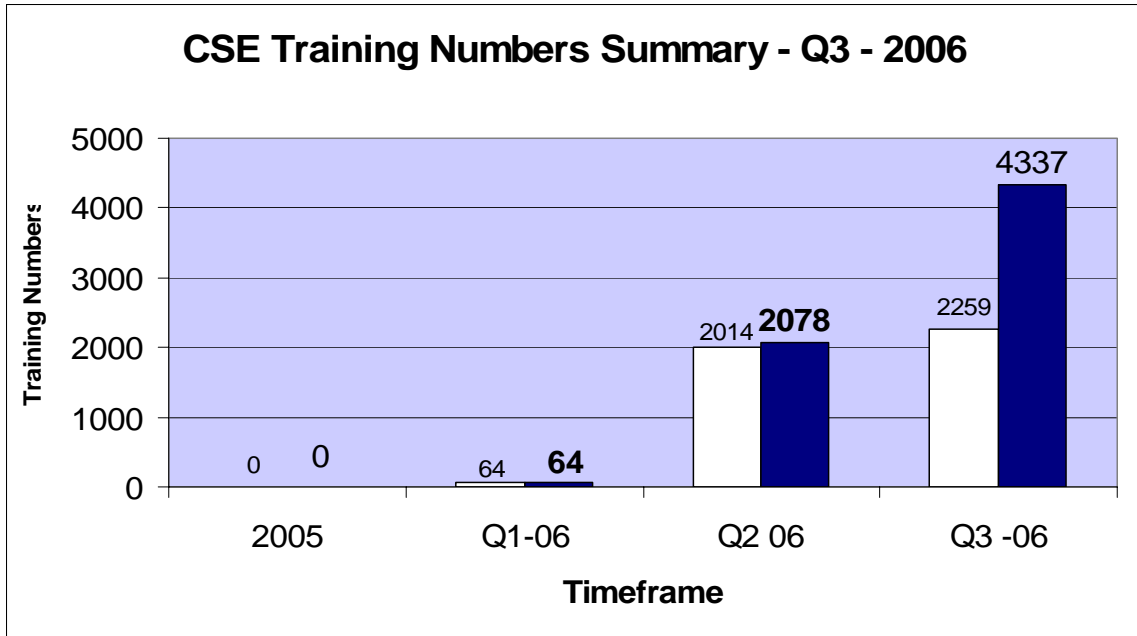

Legend for each reporting chart:

White column - total trained workers for the 3rd quarter

Shaded column - cumulative total of trained workers to the standard

Confined Space Entry (CSE)