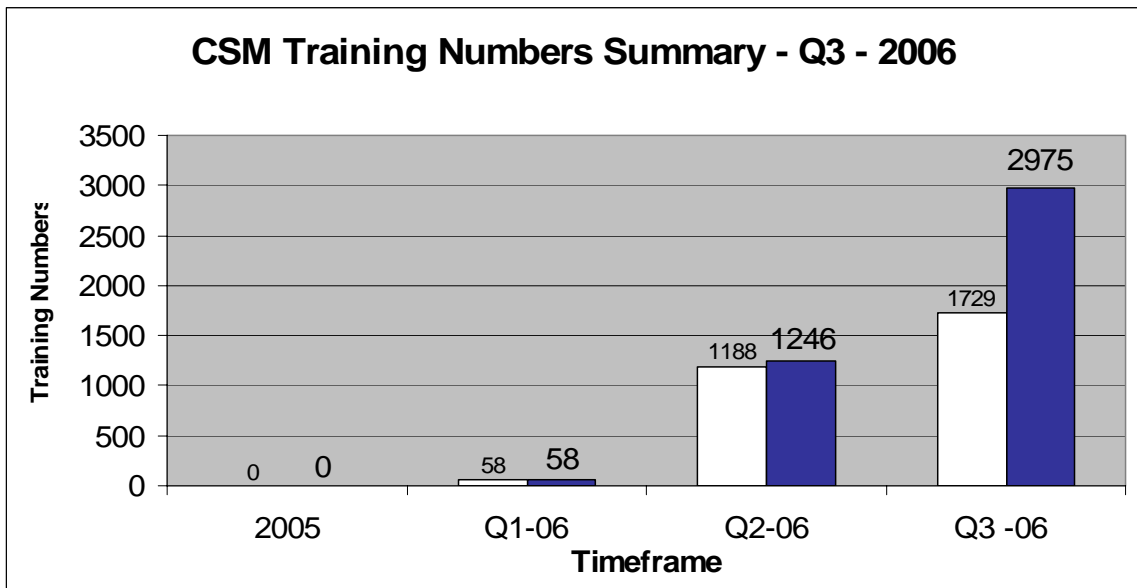

Confined Space Monitor (CSM)