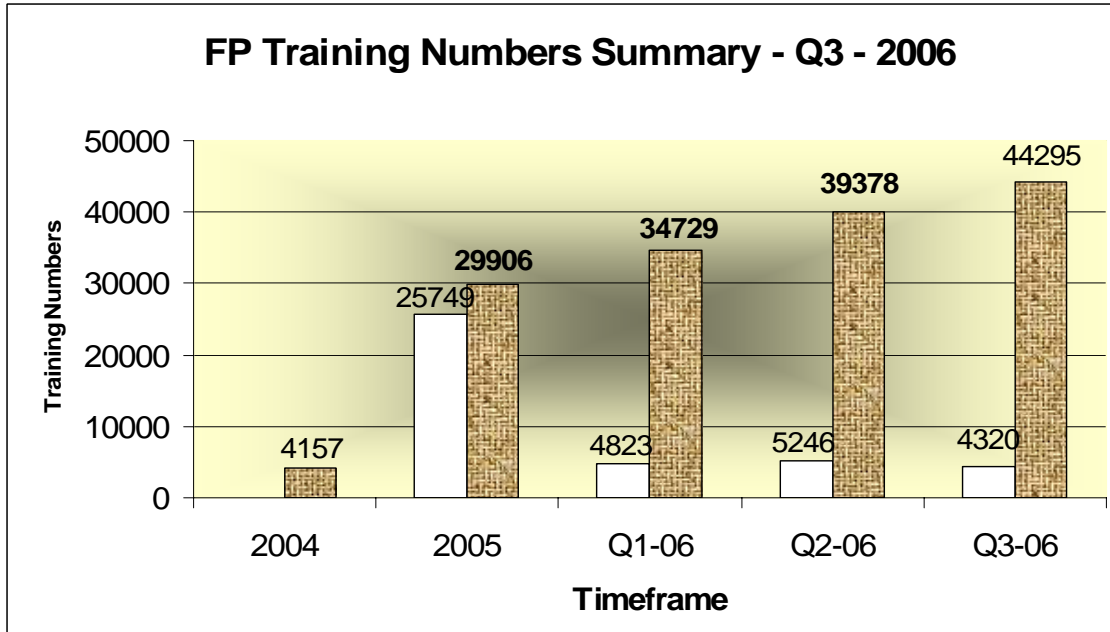

The Oil Sands Safety Association (OSSA)

2006 Training Numbers

Legend for each reporting chart:

White column - total trained workers for the quarter

Shaded column - cumulative total of trained workers to the standard

Fall Protection (FP)

Aerial Work Platform (AWP)

Legend for each reporting chart:

White column - total trained workers for the 3rd quarter

Shaded column - cumulative total of trained workers to the standard