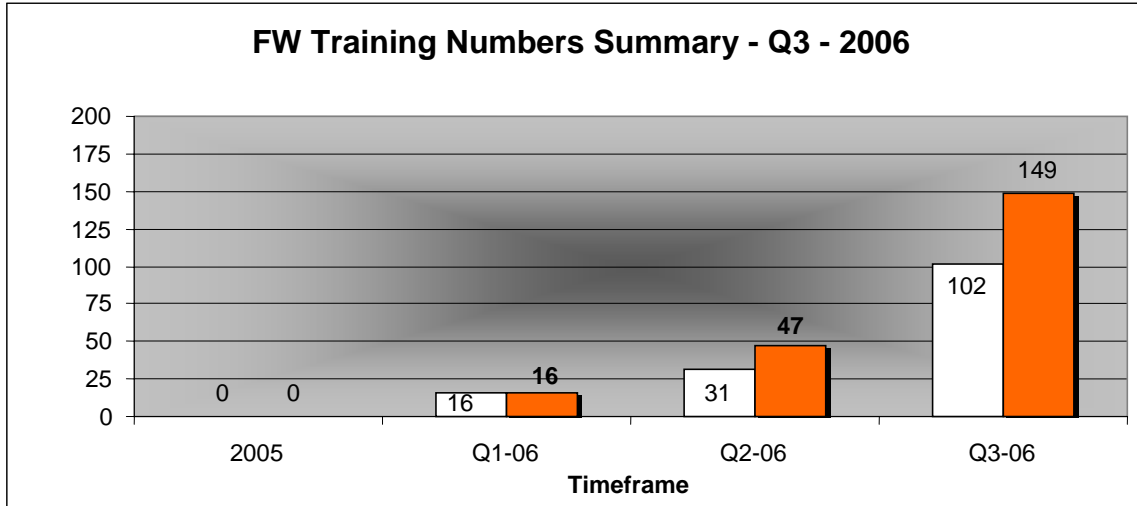

Legend for each reporting chart:

White column - total trained workers for the 3rd quarter

Shaded column - cumulative total of trained workers to the standard

Fire Watch (FW)