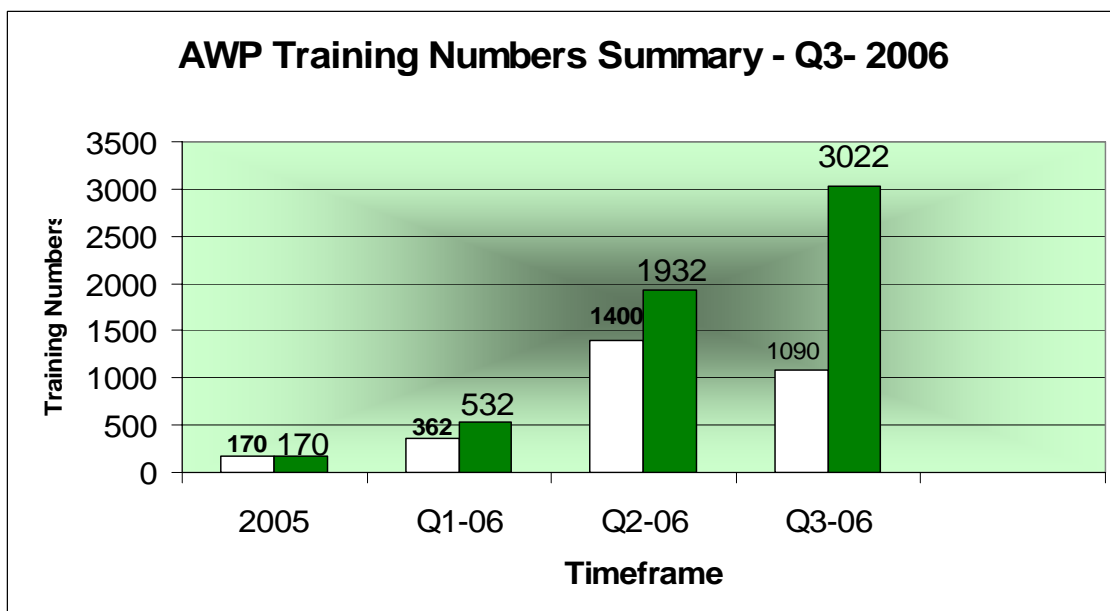

The Oil Sands Safety Association (OSSA)

2006 Training Numbers

Legend for each reporting chart:

White column - total trained workers for the quarter

Shaded column - cumulative total of trained workers to the standard

Fall Protection (FP)

Aerial Work Platform (AWP)

Legend for each reporting chart:

White column - total trained workers for the 3rd quarter

Shaded column - cumulative total of trained workers to the standard